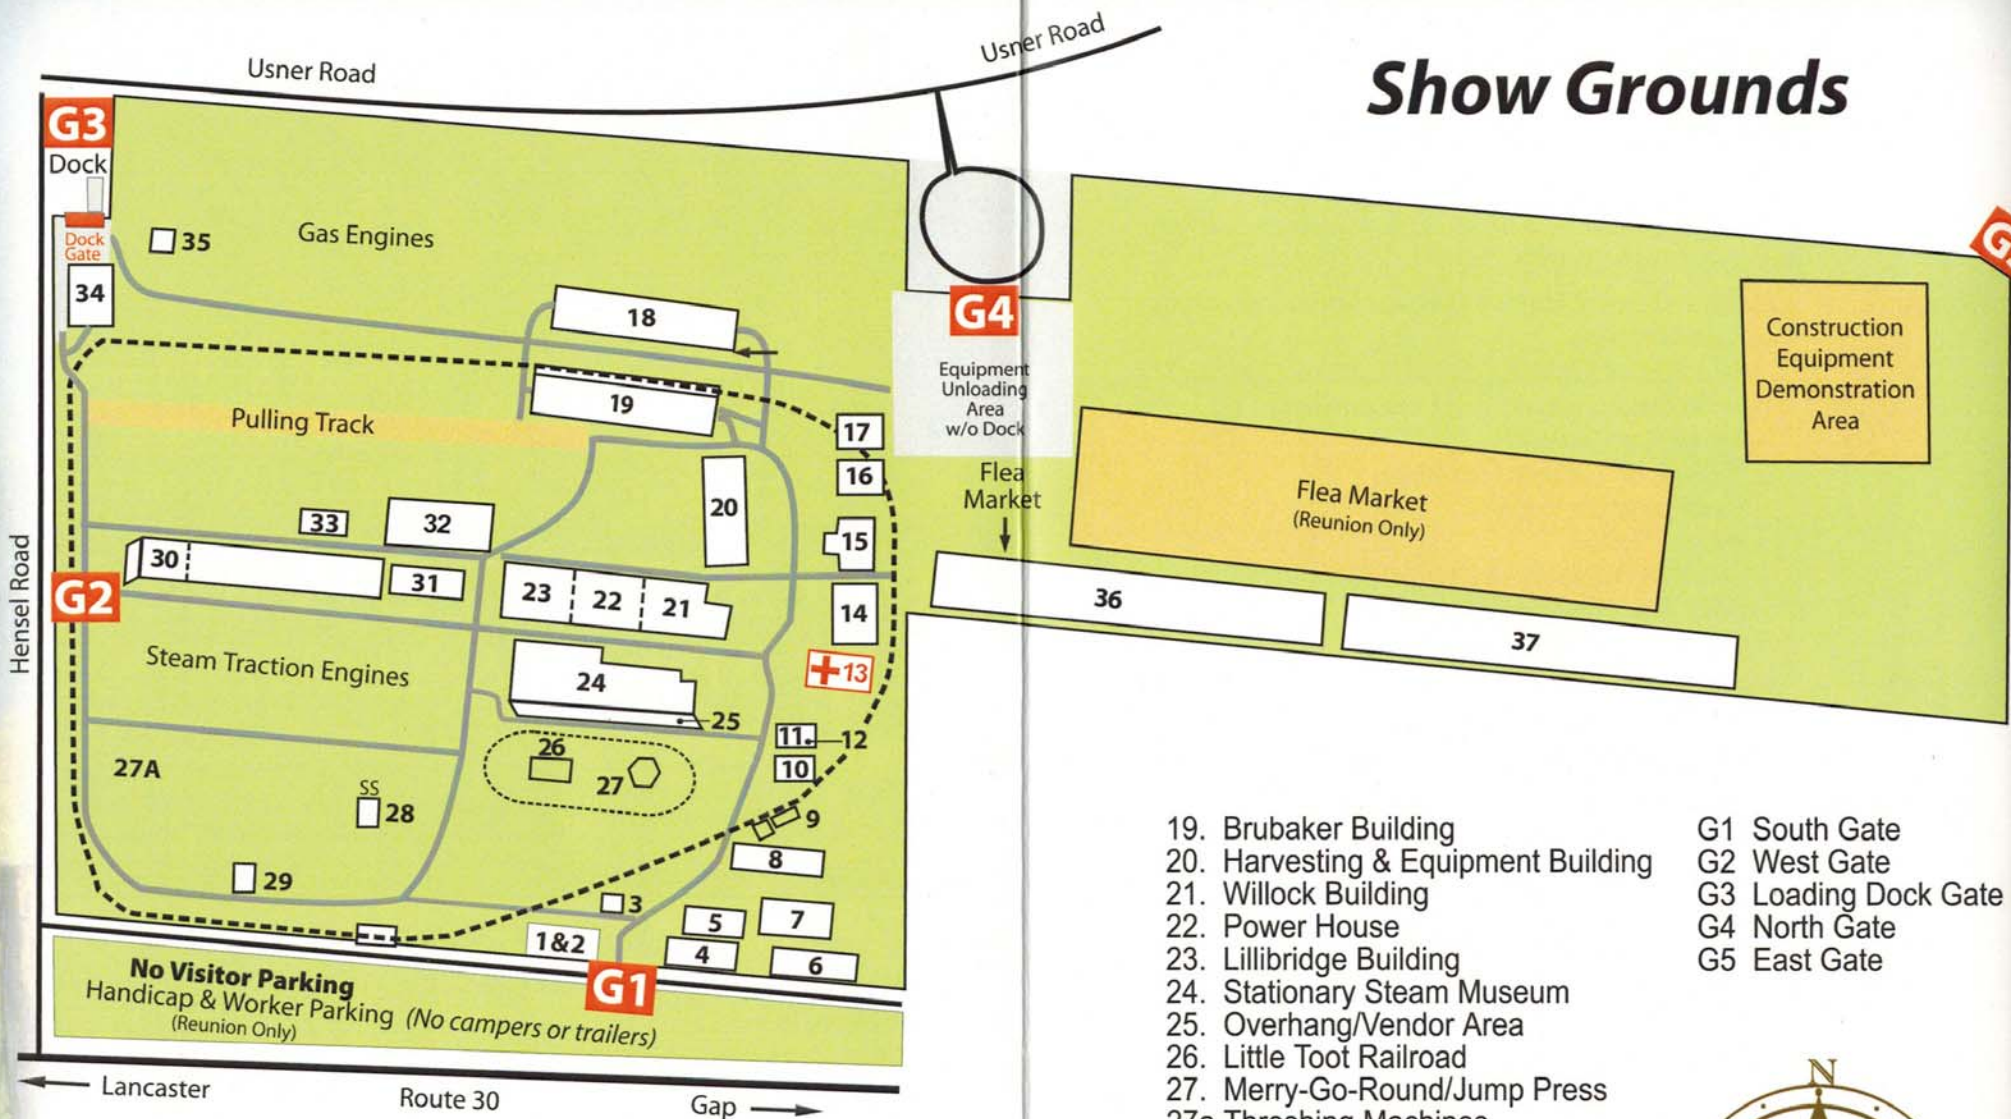

Show Grounds

- 1. Gift Shop
- 2. Home Life Museum
- 3. Information Booth
- 4. Horse Drawn Equip. Museum
- 5. Small Gas Engines
- 6. Autohaus
- 7. Model Building
- 8. Blacksmith Shop
- 9. Shay Railroad Station

- 10. Men's Rest Room
- 11. Women's Rest Room
- 12. Family Rest Room
- 13. **First Aid Station/Belt Drive Machine Shop**
- 14. Rough and Tumble Kitchen
- 15. Farm Haus
- 16. Engine Haus
- 17. Plow House
- 18. Tractor Building

- 19. Brubaker Building
- 20. Harvesting & Equipment Building
- 21. Willock Building
- 22. Power House
- 23. Lillibridge Building
- 24. Stationary Steam Museum
- 25. Overhang/Vendor Area
- 26. Little Toot Railroad
- 27. Merry-Go-Round/Jump Press
- 27a. Threshing Machines
- 28. Speaker Stand
- 29. Shingle Mill
- 30.
- 31. Saw Mill
- 32. Pulling Track Announcers Booth
- 33. Kinzer Fire Company
- 34. Shop
- 35. Small Gas Engine Registration
- 36. Rumely Building/Indoor Flea Market
- 37. John Deere Museum

- G1 South Gate
- G2 West Gate
- G3 Loading Dock Gate
- G4 North Gate
- G5 East Gate