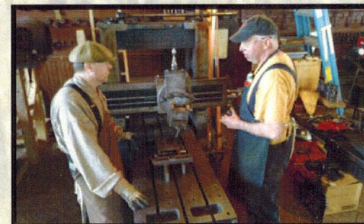

Machine shop